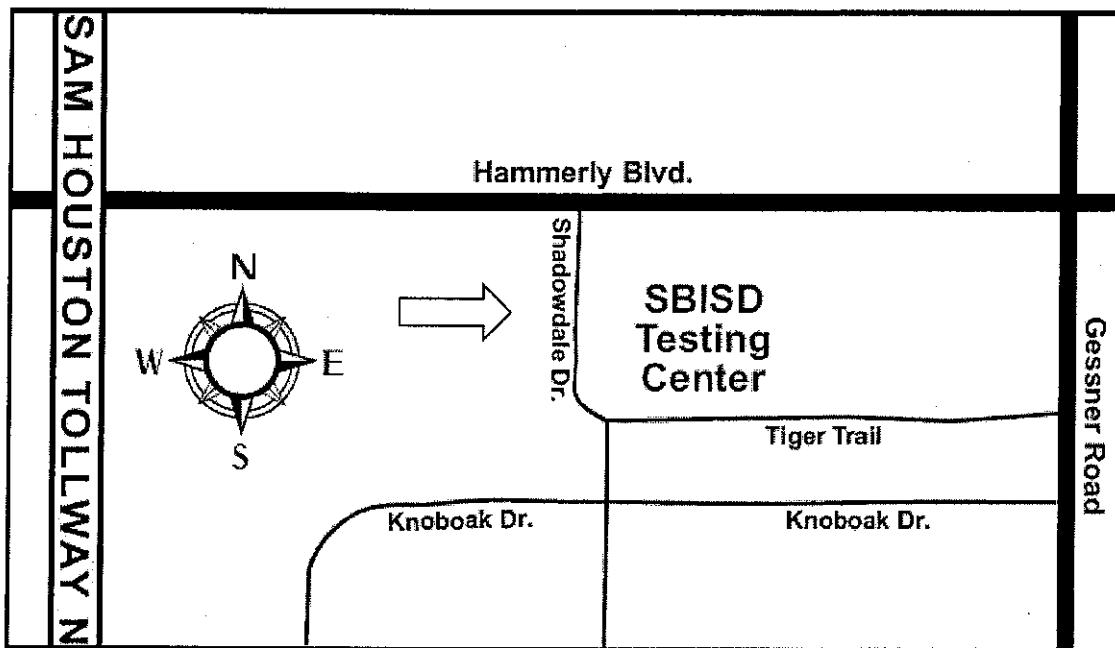

## Spring Branch ISD Welcome Center

2100 Shadowdale Dr. Houston, TX 77043

*(Entrance and Parking on Shadowdale Dr.)*

713.251.1599 (English/Spanish)

713.251.1598 (Korean)

North of I-10 (Katy Freeway)